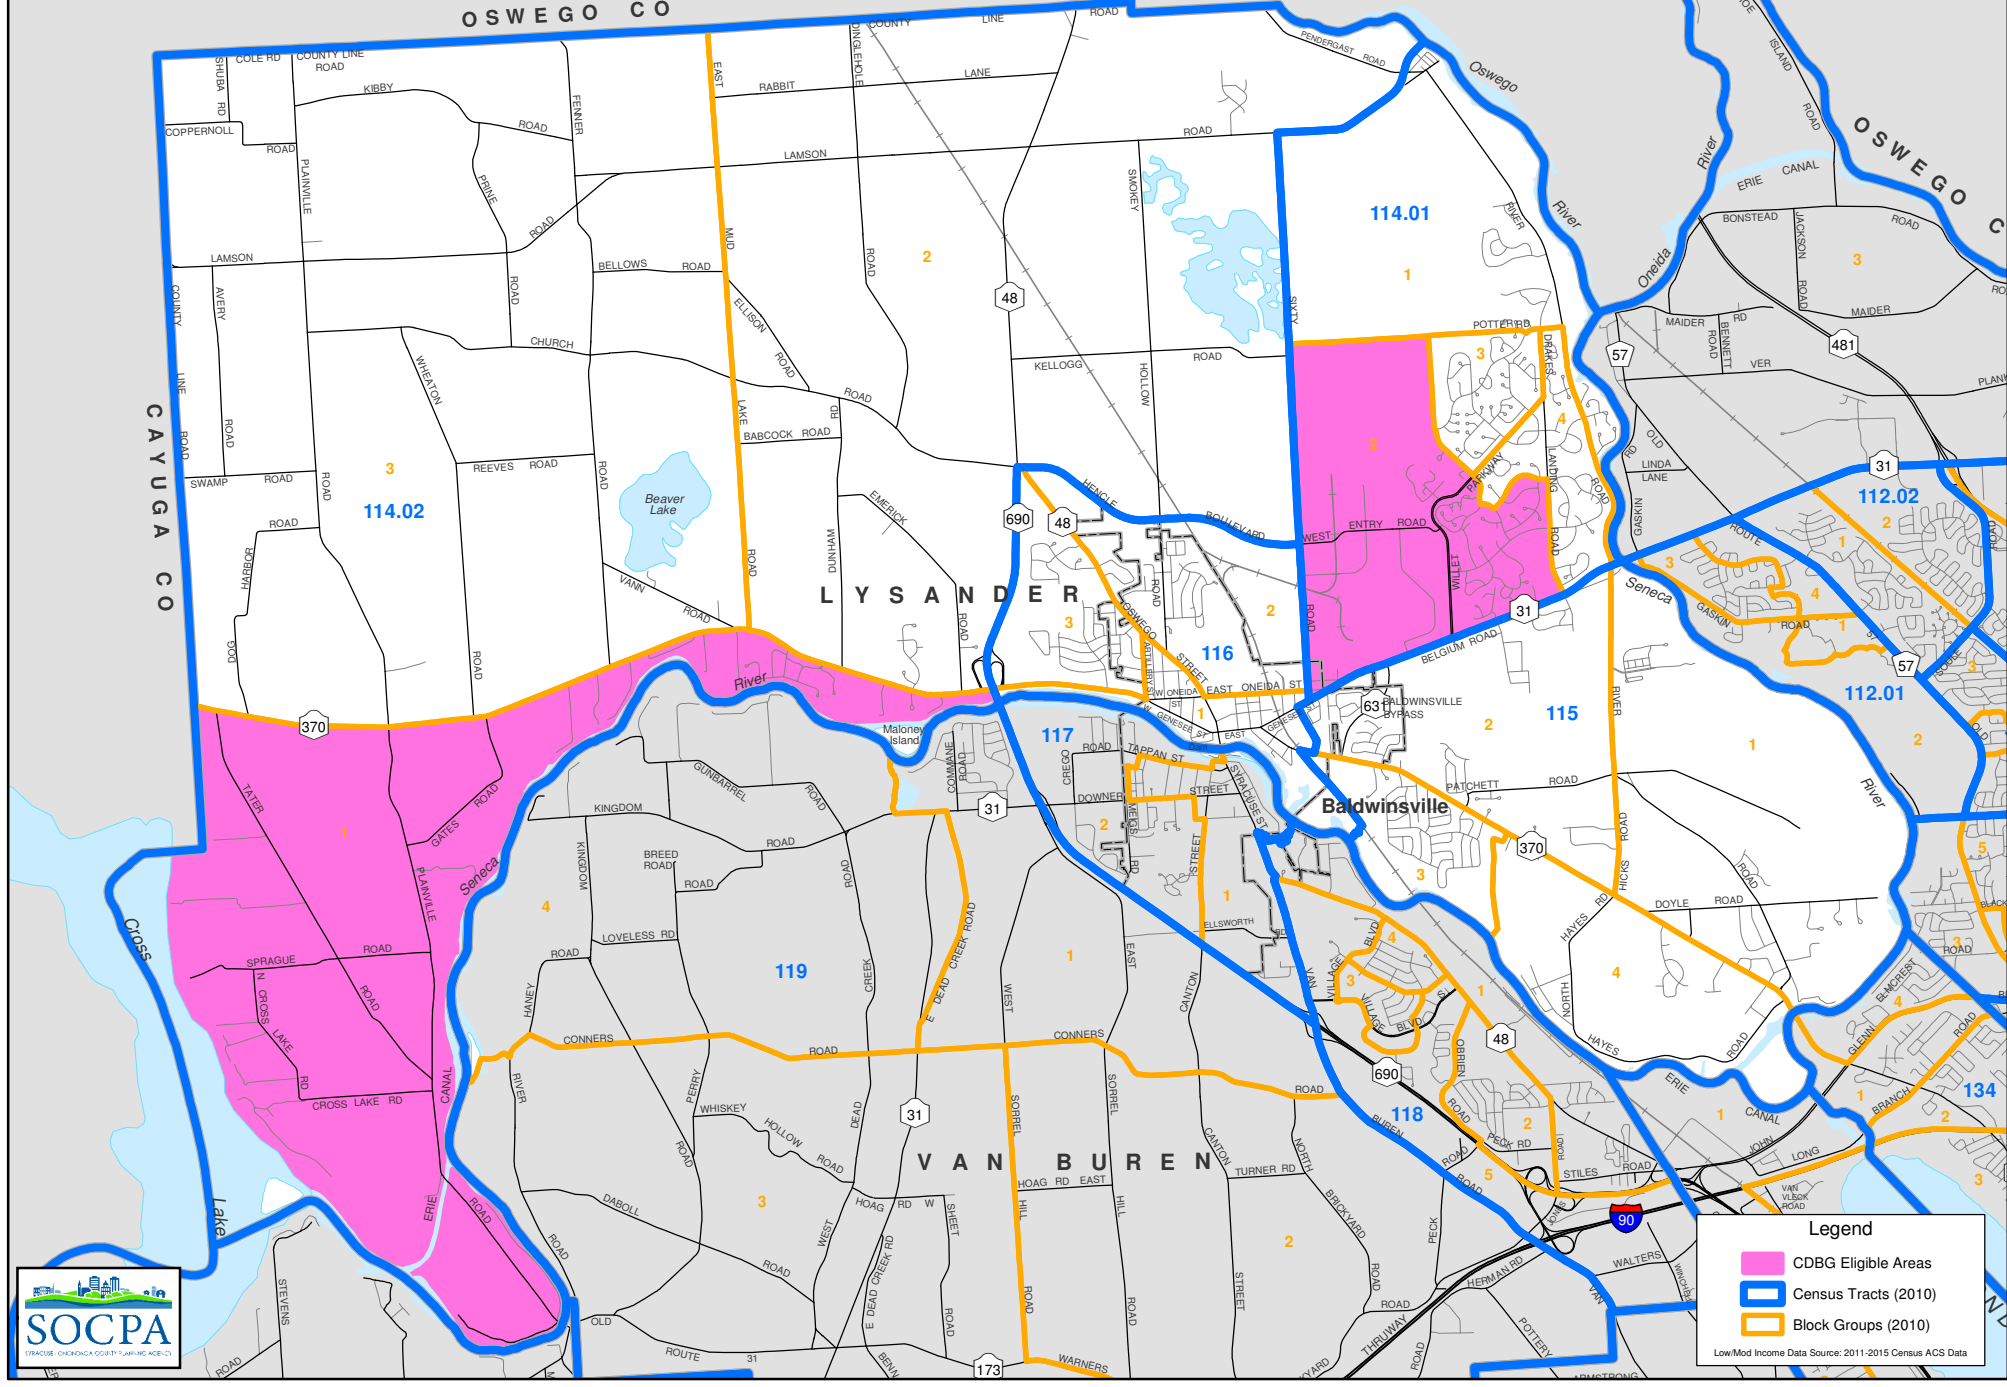

# TOWN OF LYSANDER COMMUNITY DEVELOPMENT BLOCK GRANT 2022 ELIGIBLE AREAS

**Legend**

- CDBG Eligible Areas
- Census Tracts (2010)
- Block Groups (2010)

Low/Mod Income Data Source: 2011-2015 Census ACS Data